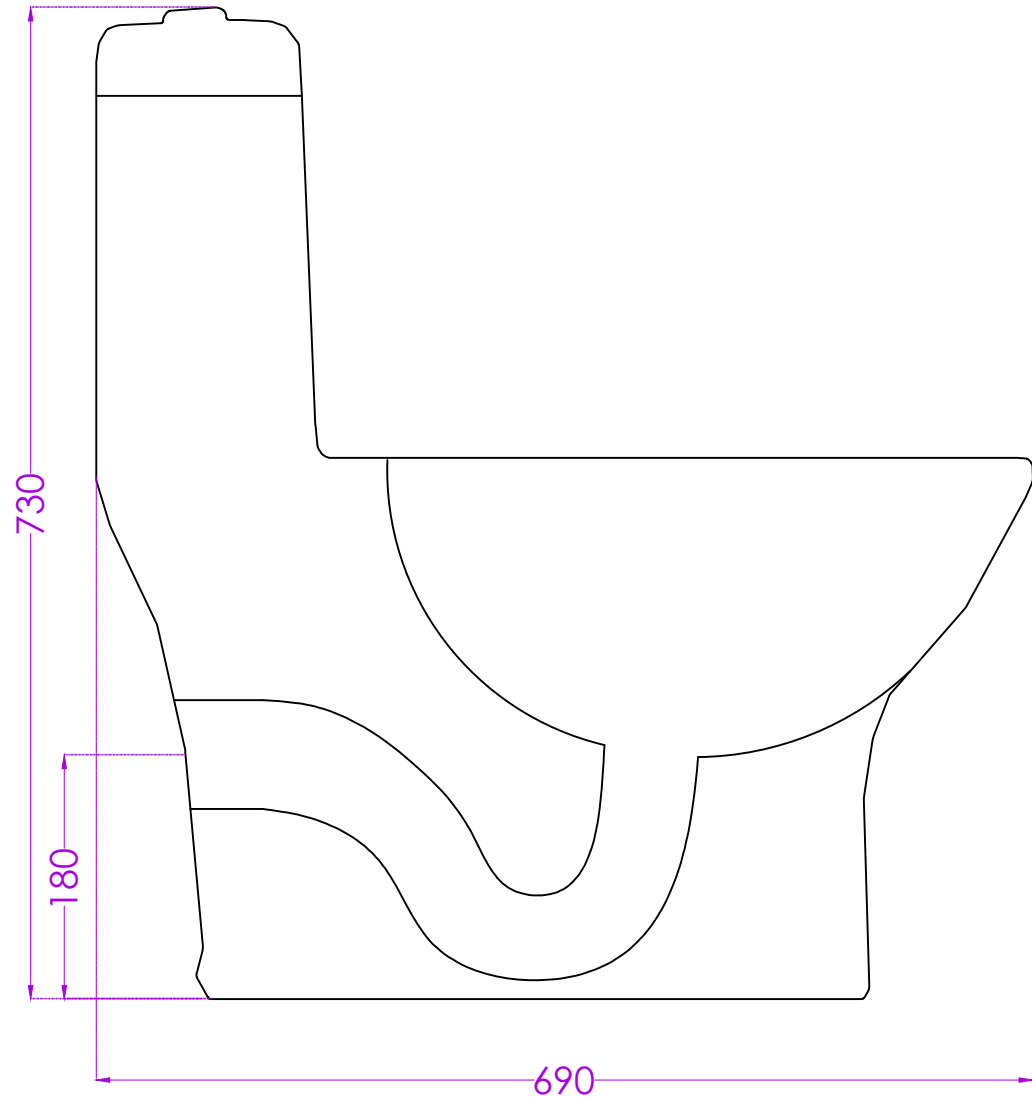

WAVE P8307PW0102

180MM OMNI SUITE

JOHNSON

PLAN

SIDE