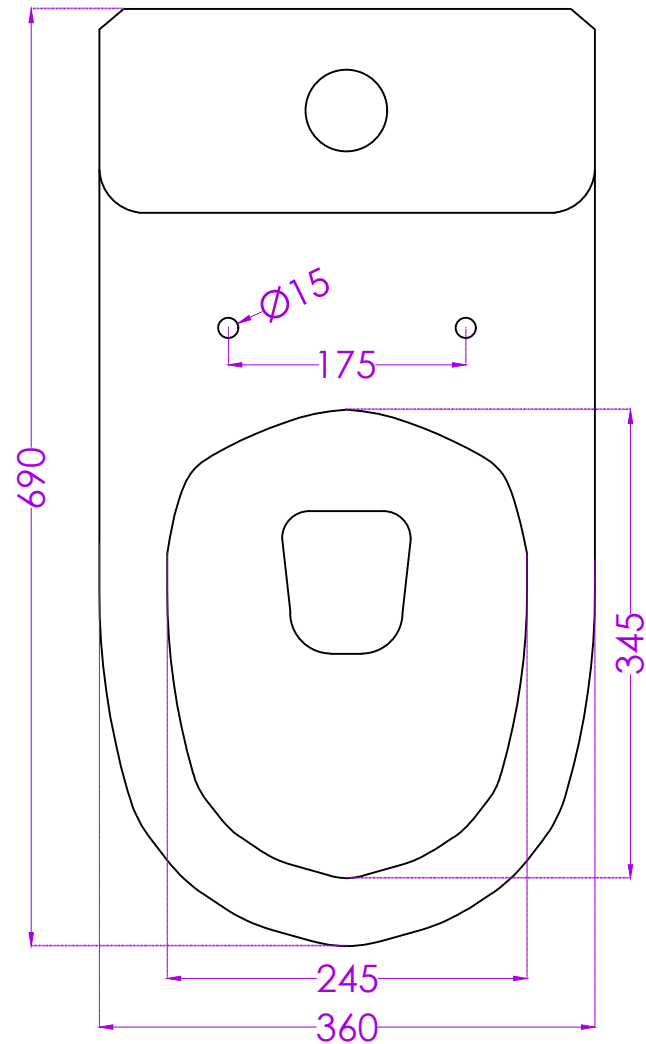

WAVE P8307PW0102

180MM OMNI SUITE

JOHNSON

PLAN

SIDE